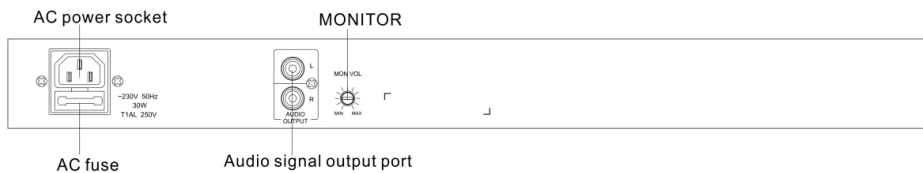

CD/MP3 Player

T-6221

Embedded software:

multi-function audio source control embedded software V2.11

Feature:

- 1U tabletop and rack mount design with aluminum alloy panel.
- Microcomputer control and touch-button operation.
- Intake type CD player for longer life span and better dustproof.
- Dynamic VFD florescent screen display.
- High reliable CD core with ESS decode system of powerful error recovery.
- Automatic play control and full digital service.
- Support CD / VCD / MP3/DVD discs play.
- 1 channel audio signals left and right channels (L / R) output.
- Built-in high-fidelity wideband monitor speaker, sound full and clear; a monitor with adjustable volume knob.
- Built-in MP3 player with readable USB and SD card.
- Support auto-play function when power on.

Specifications:

Model	T-6221
Power Supply	~220V 50Hz
Power Consumption	30W
Dimension	484 x 210 x 44mm
Weight	3.24Kg