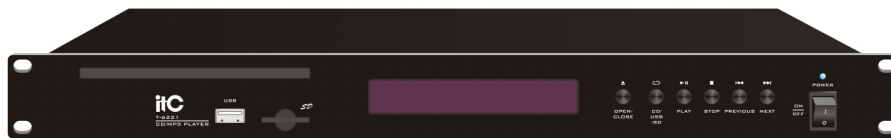

# CD/MP3 Player

## T-6221

Embedded software:

multi-function audio source control embedded software V2.11

### Feature:

- \* 1U tabletop and rack mount design with aluminum alloy panel.
- \* Microcomputer control and touch-button operation.
- \* Intake type CD player for longer life span and better dustproof.
- \* Dynamic VFD florescent screen display.
- \* High reliable CD core with ESS decode system of powerful error recovery.
- \* Automatic play control and full digital service.
- \* Support CD / VCD / MP3/DVD discs play.
- \* 1 channel audio signals left and right channels (L / R) output.
- \* Built-in high-fidelity wideband monitor speaker, sound full and clear; a monitor with adjustable volume knob.
- \* Built-in MP3 player with readable USB and SD card.
- \* Support auto-play function when power on.

### Specifications:

Model	T-6221
Power Supply	~220V 50Hz
Power Consumption	30W
Dimension	484 x 210 x 44mm
Weight	3.24Kg